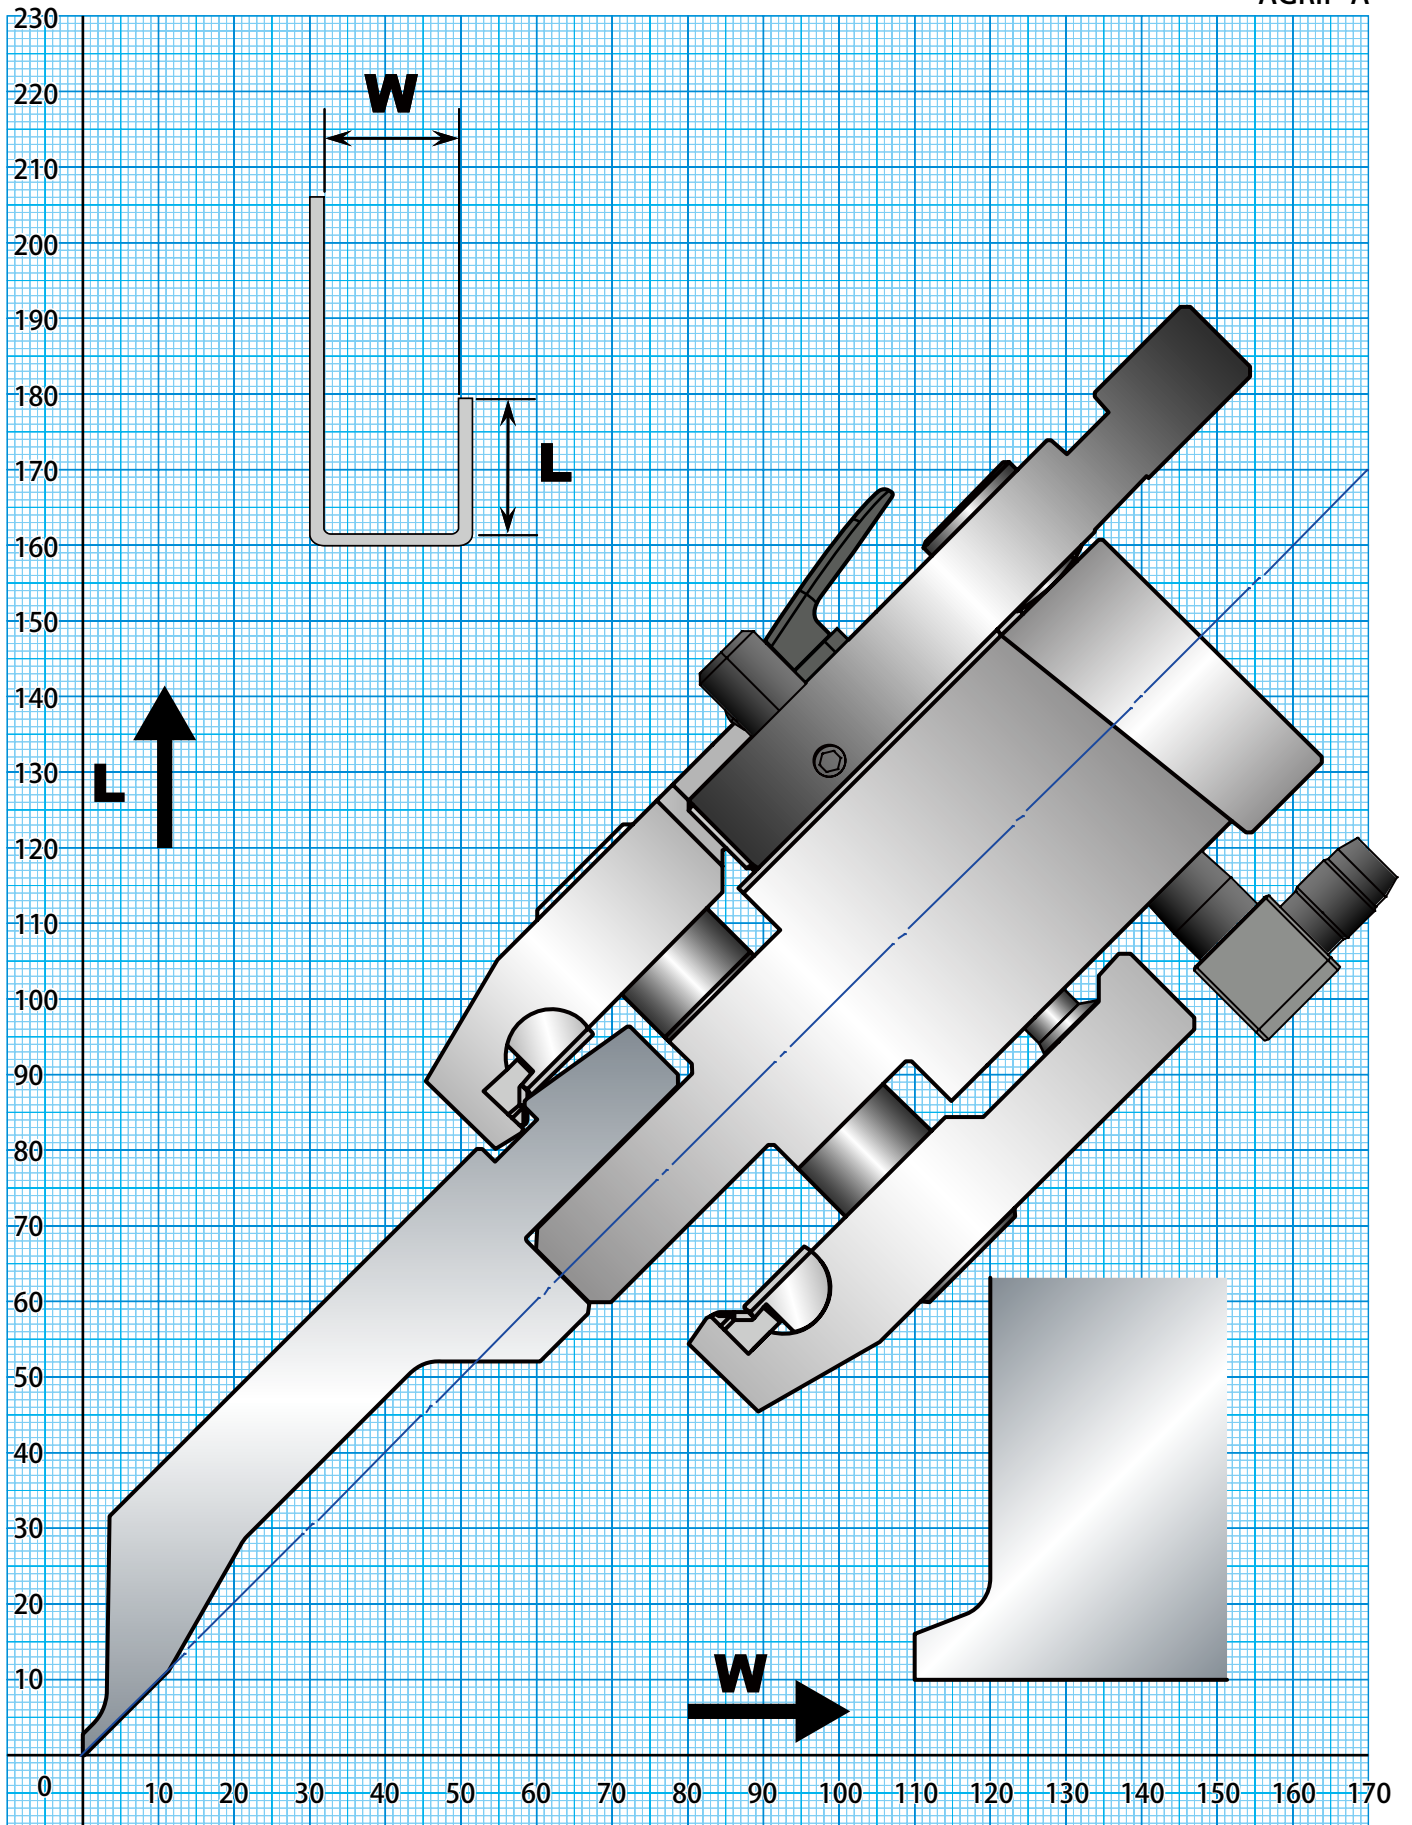

ALP High height Straight-Sword punch

AGRIP-A

ALP Burring Punch No.III 88°

AGRIP-A

ALP Burring Punch No.IV 88°

AGRIP-A