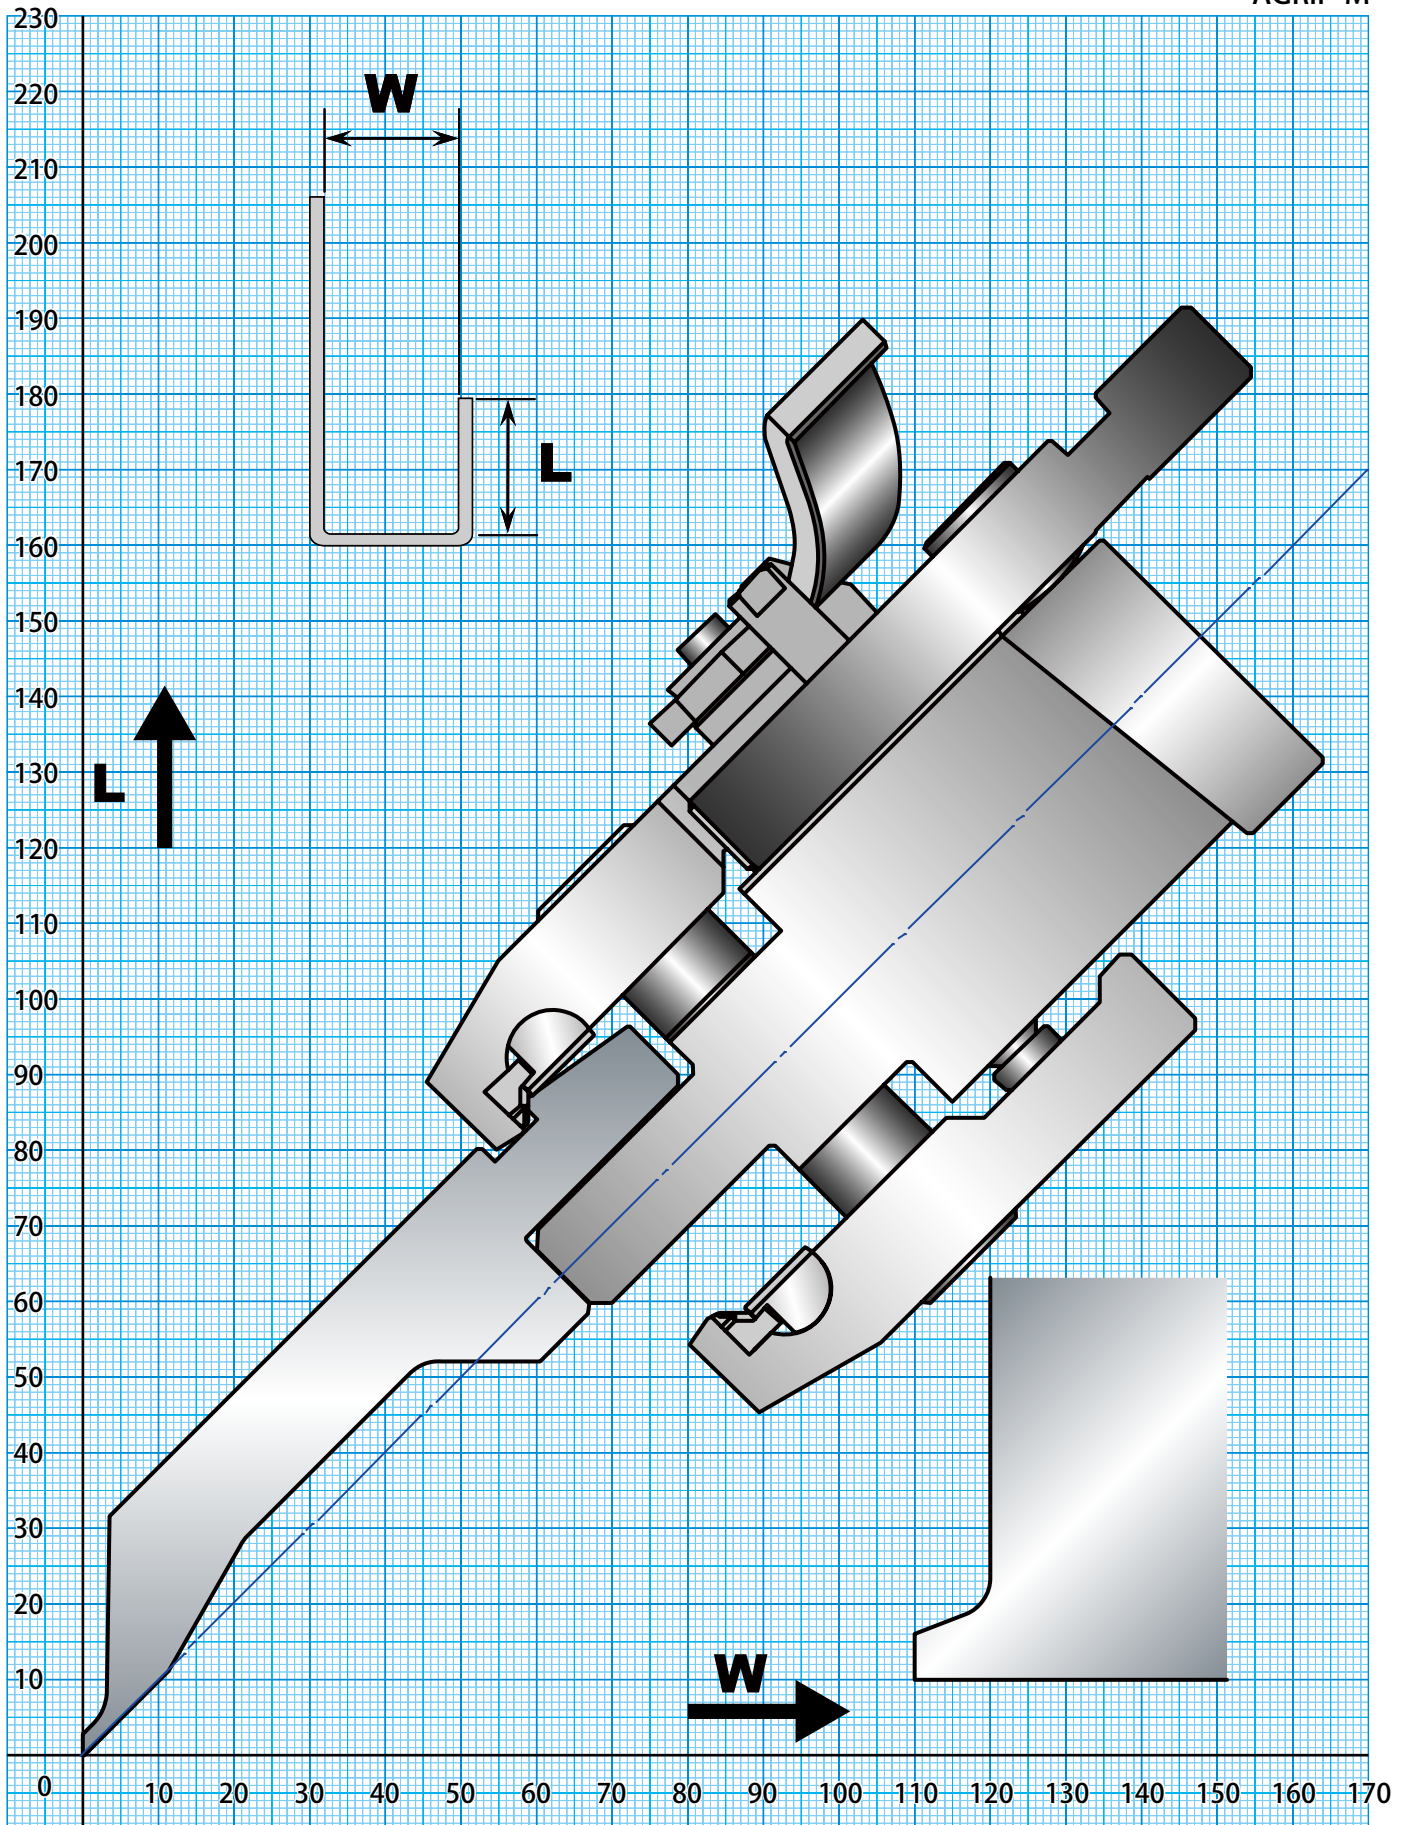

# ALP High height Straight-Sword punch

AGRIP-M

# ALP Burring Punch No.III 88°

AGRIP-M

# ALP Burring Punch No.IV 88°

AGRIP-M