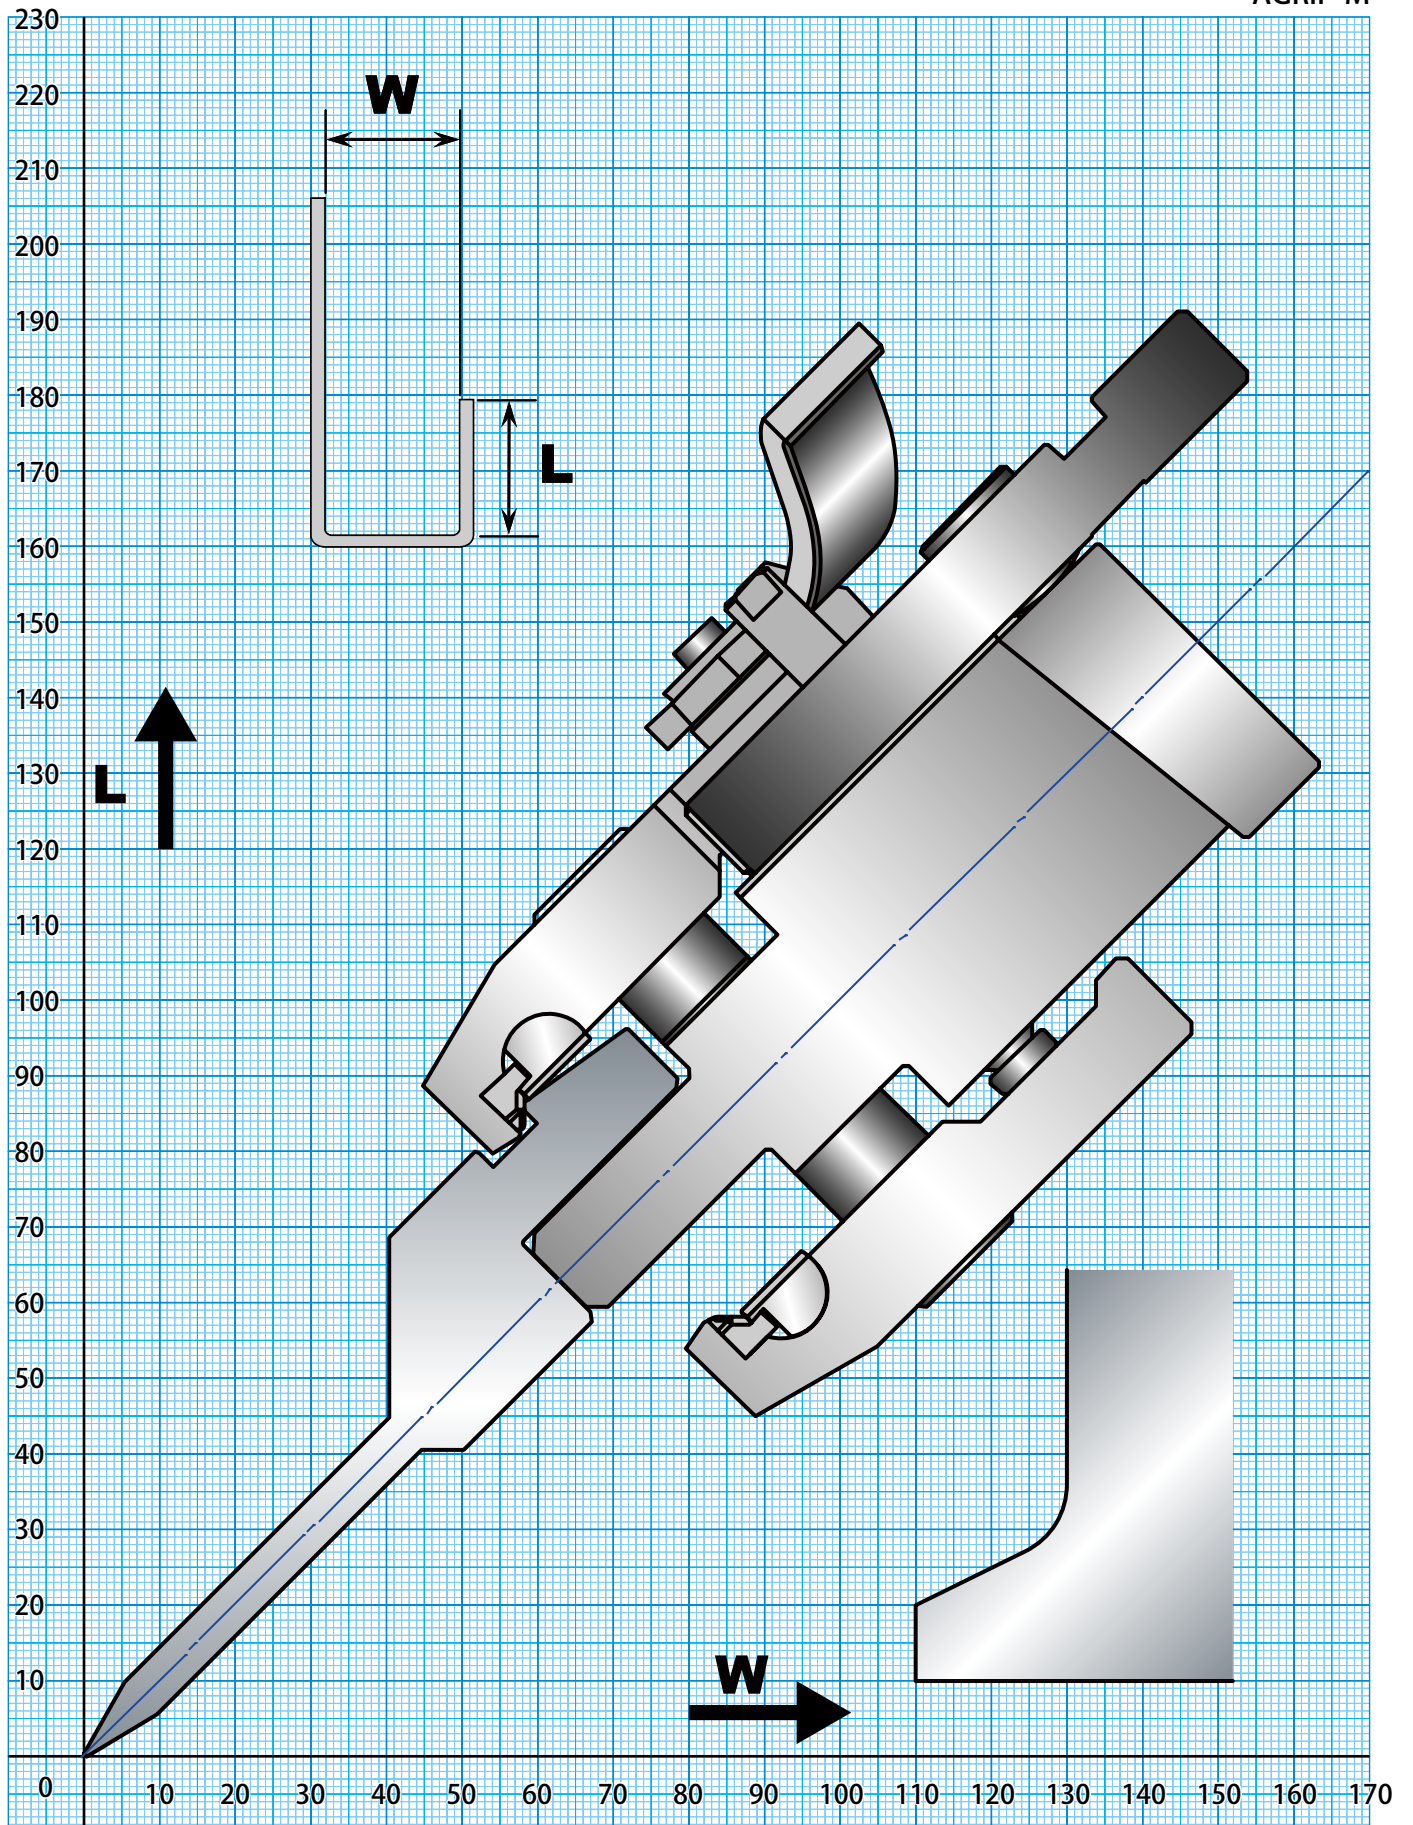

# ALP High height Straight-Sword punch

AGRIP-M

# ALP Burring Punch No.III 88°

AGRIP-M

# ALP Burring Punch No.IV 88°

AGRIP-M