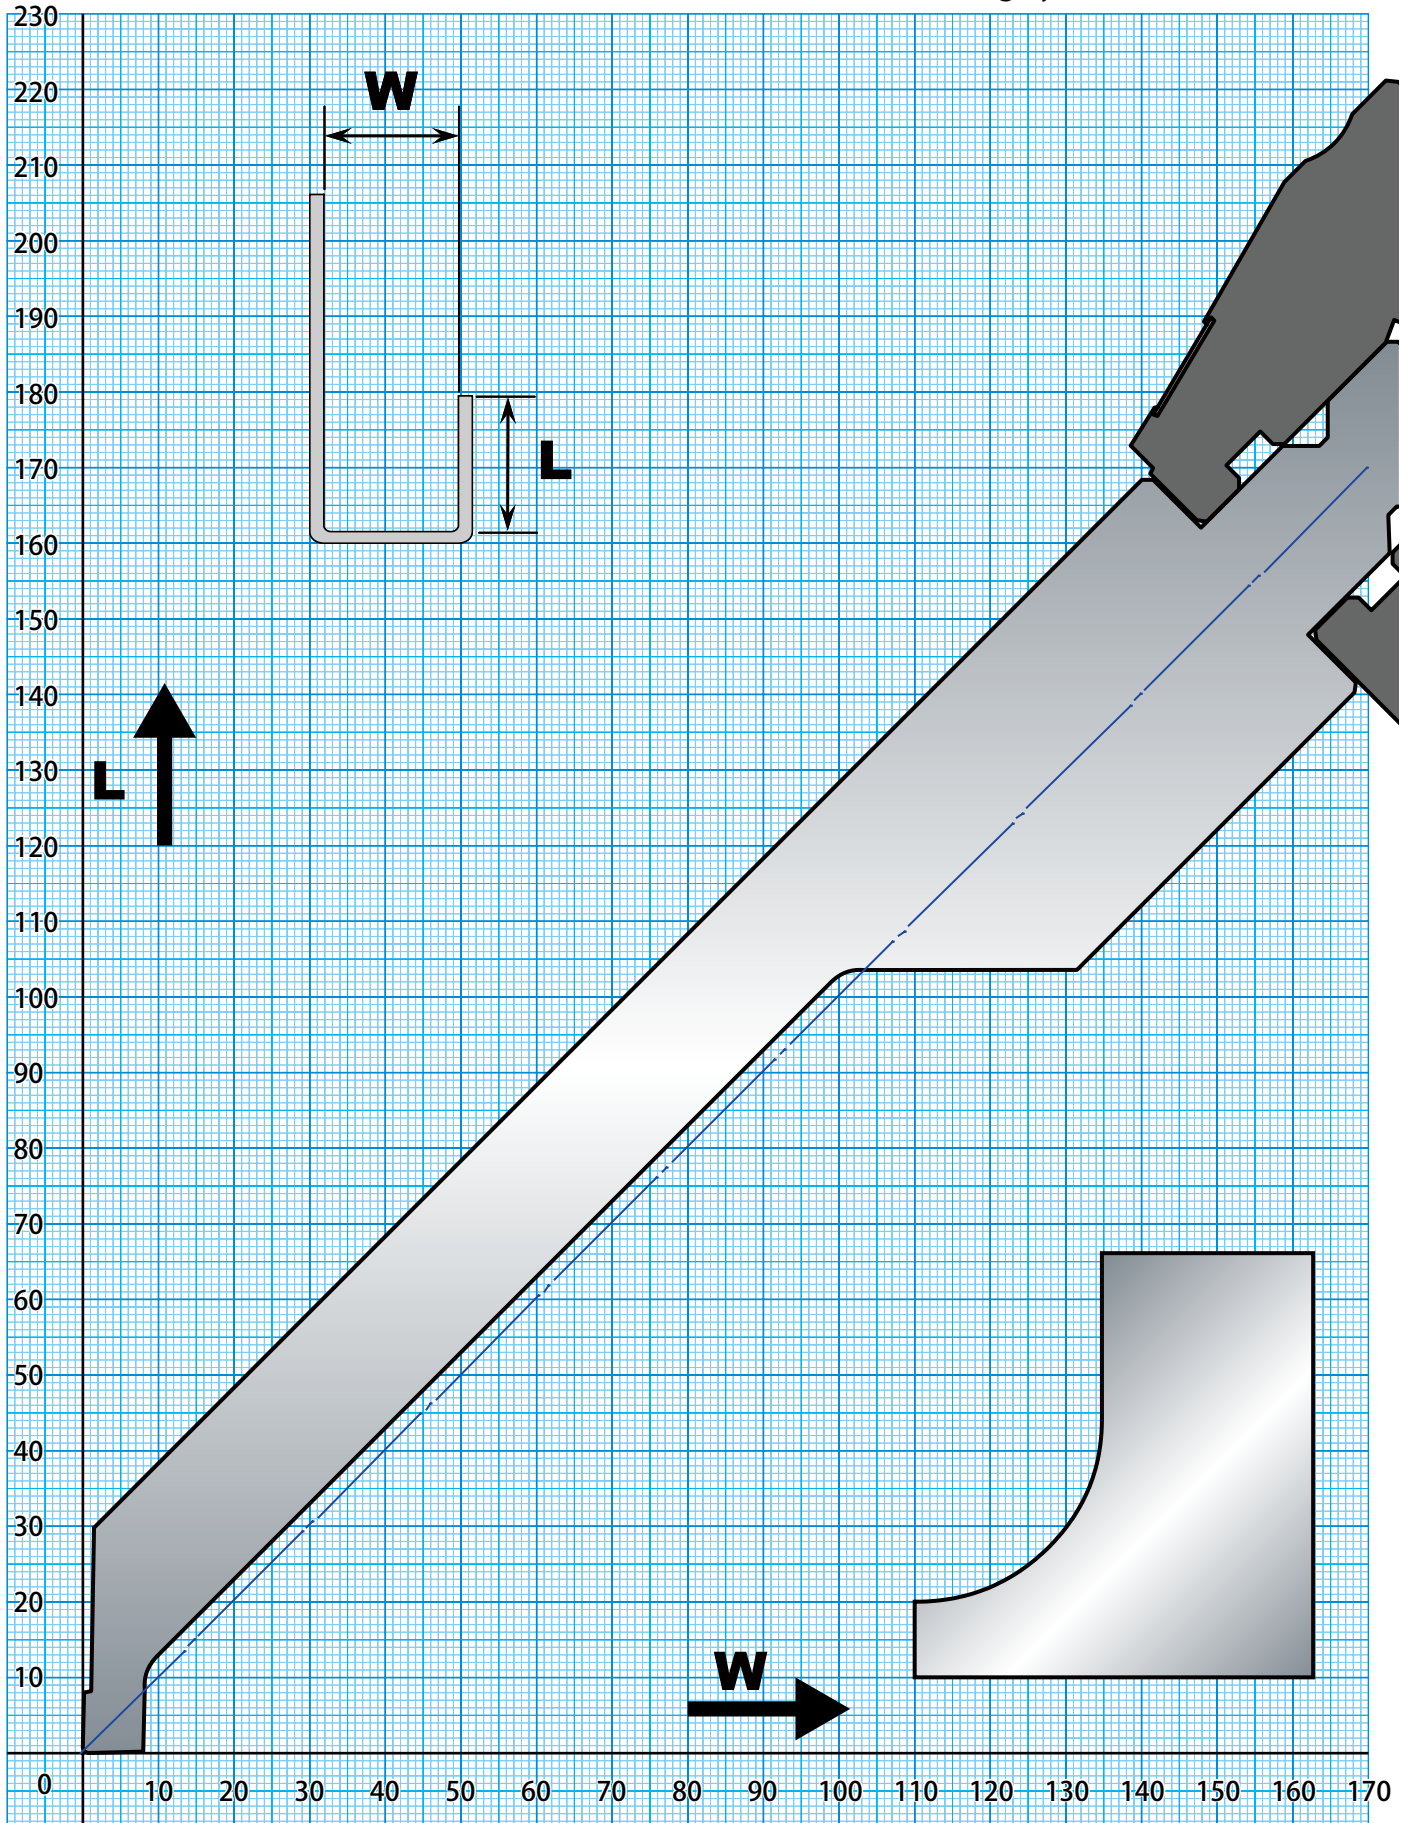

High height H220 Special Sash

Amada Modular Tooling System Series Dedicated

High height H220 Special Sword

Amada Modular Tooling System Series Dedicated